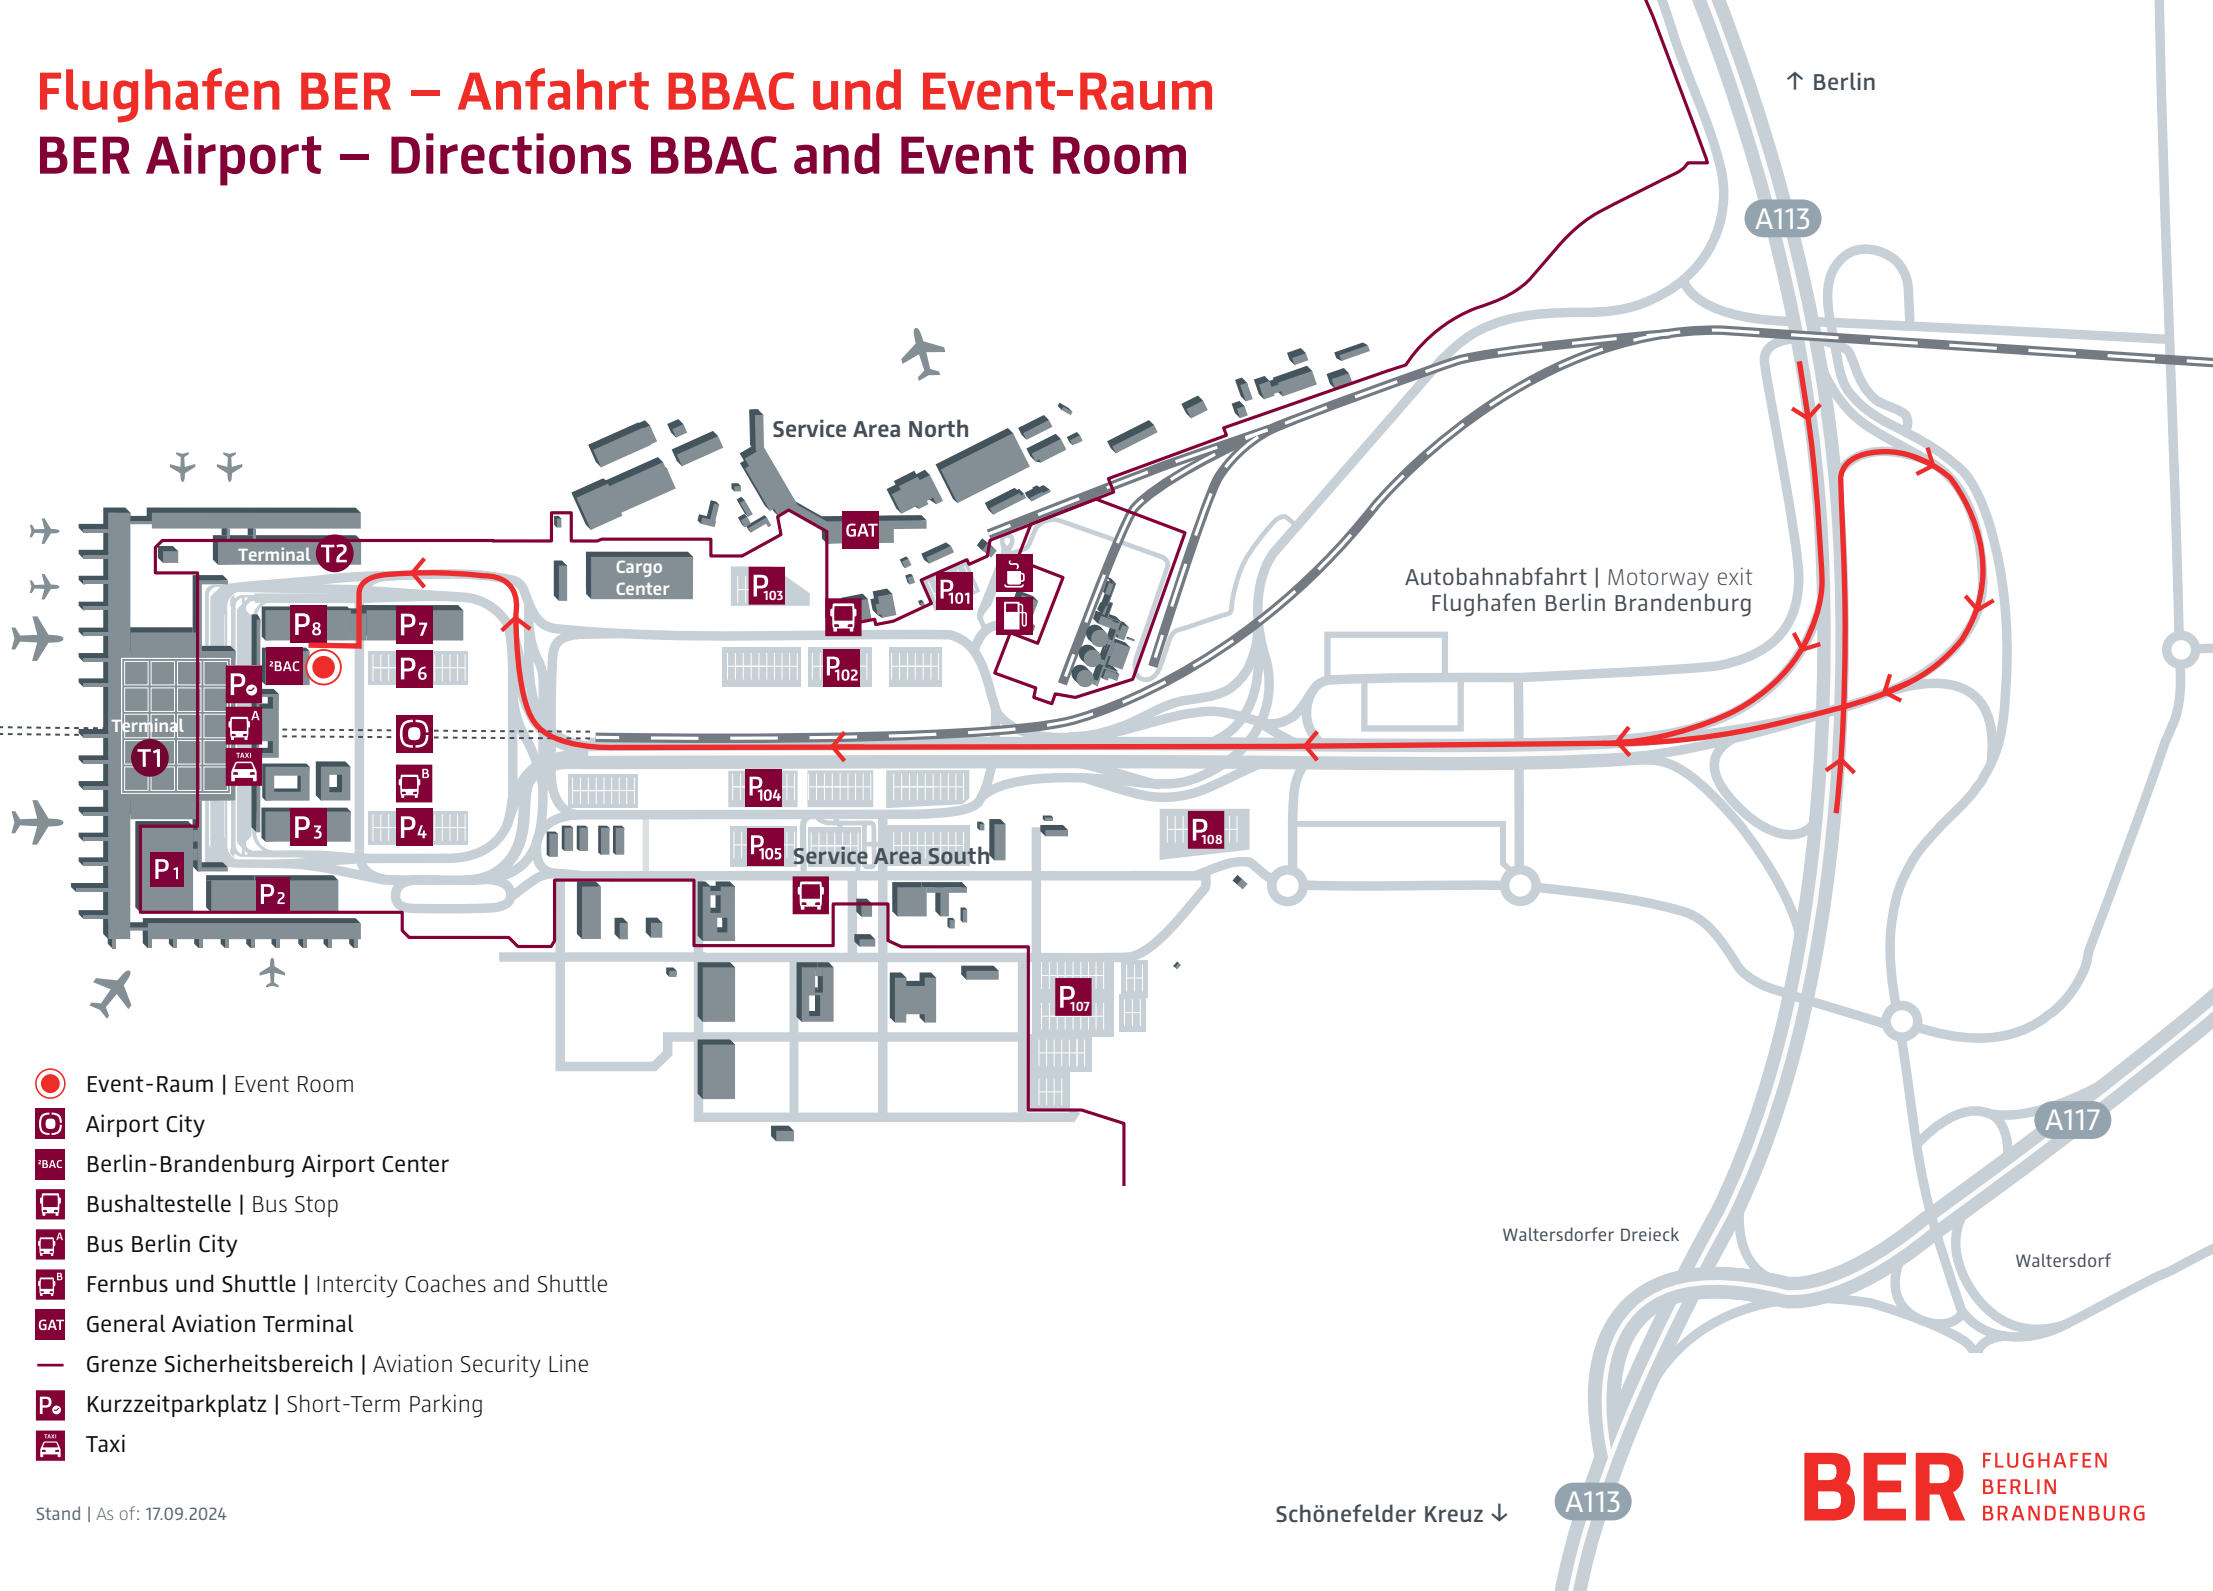

Flughafen BER – Anfahrt BBAC und Event-Raum

BER Airport – Directions BBAC and Event Room

-  Event-Raum | Event Room
-  Airport City
-  Berlin-Brandenburg Airport Center
-  Bushaltestelle | Bus Stop
-  Bus Berlin City
-  Fernbus und Shuttle | Intercity Coaches and Shuttle
-  GAT | General Aviation Terminal
-  Grenze Sicherheitsbereich | Aviation Security Line
-  Kurzzeitparkplatz | Short-Term Parking
-  Taxi